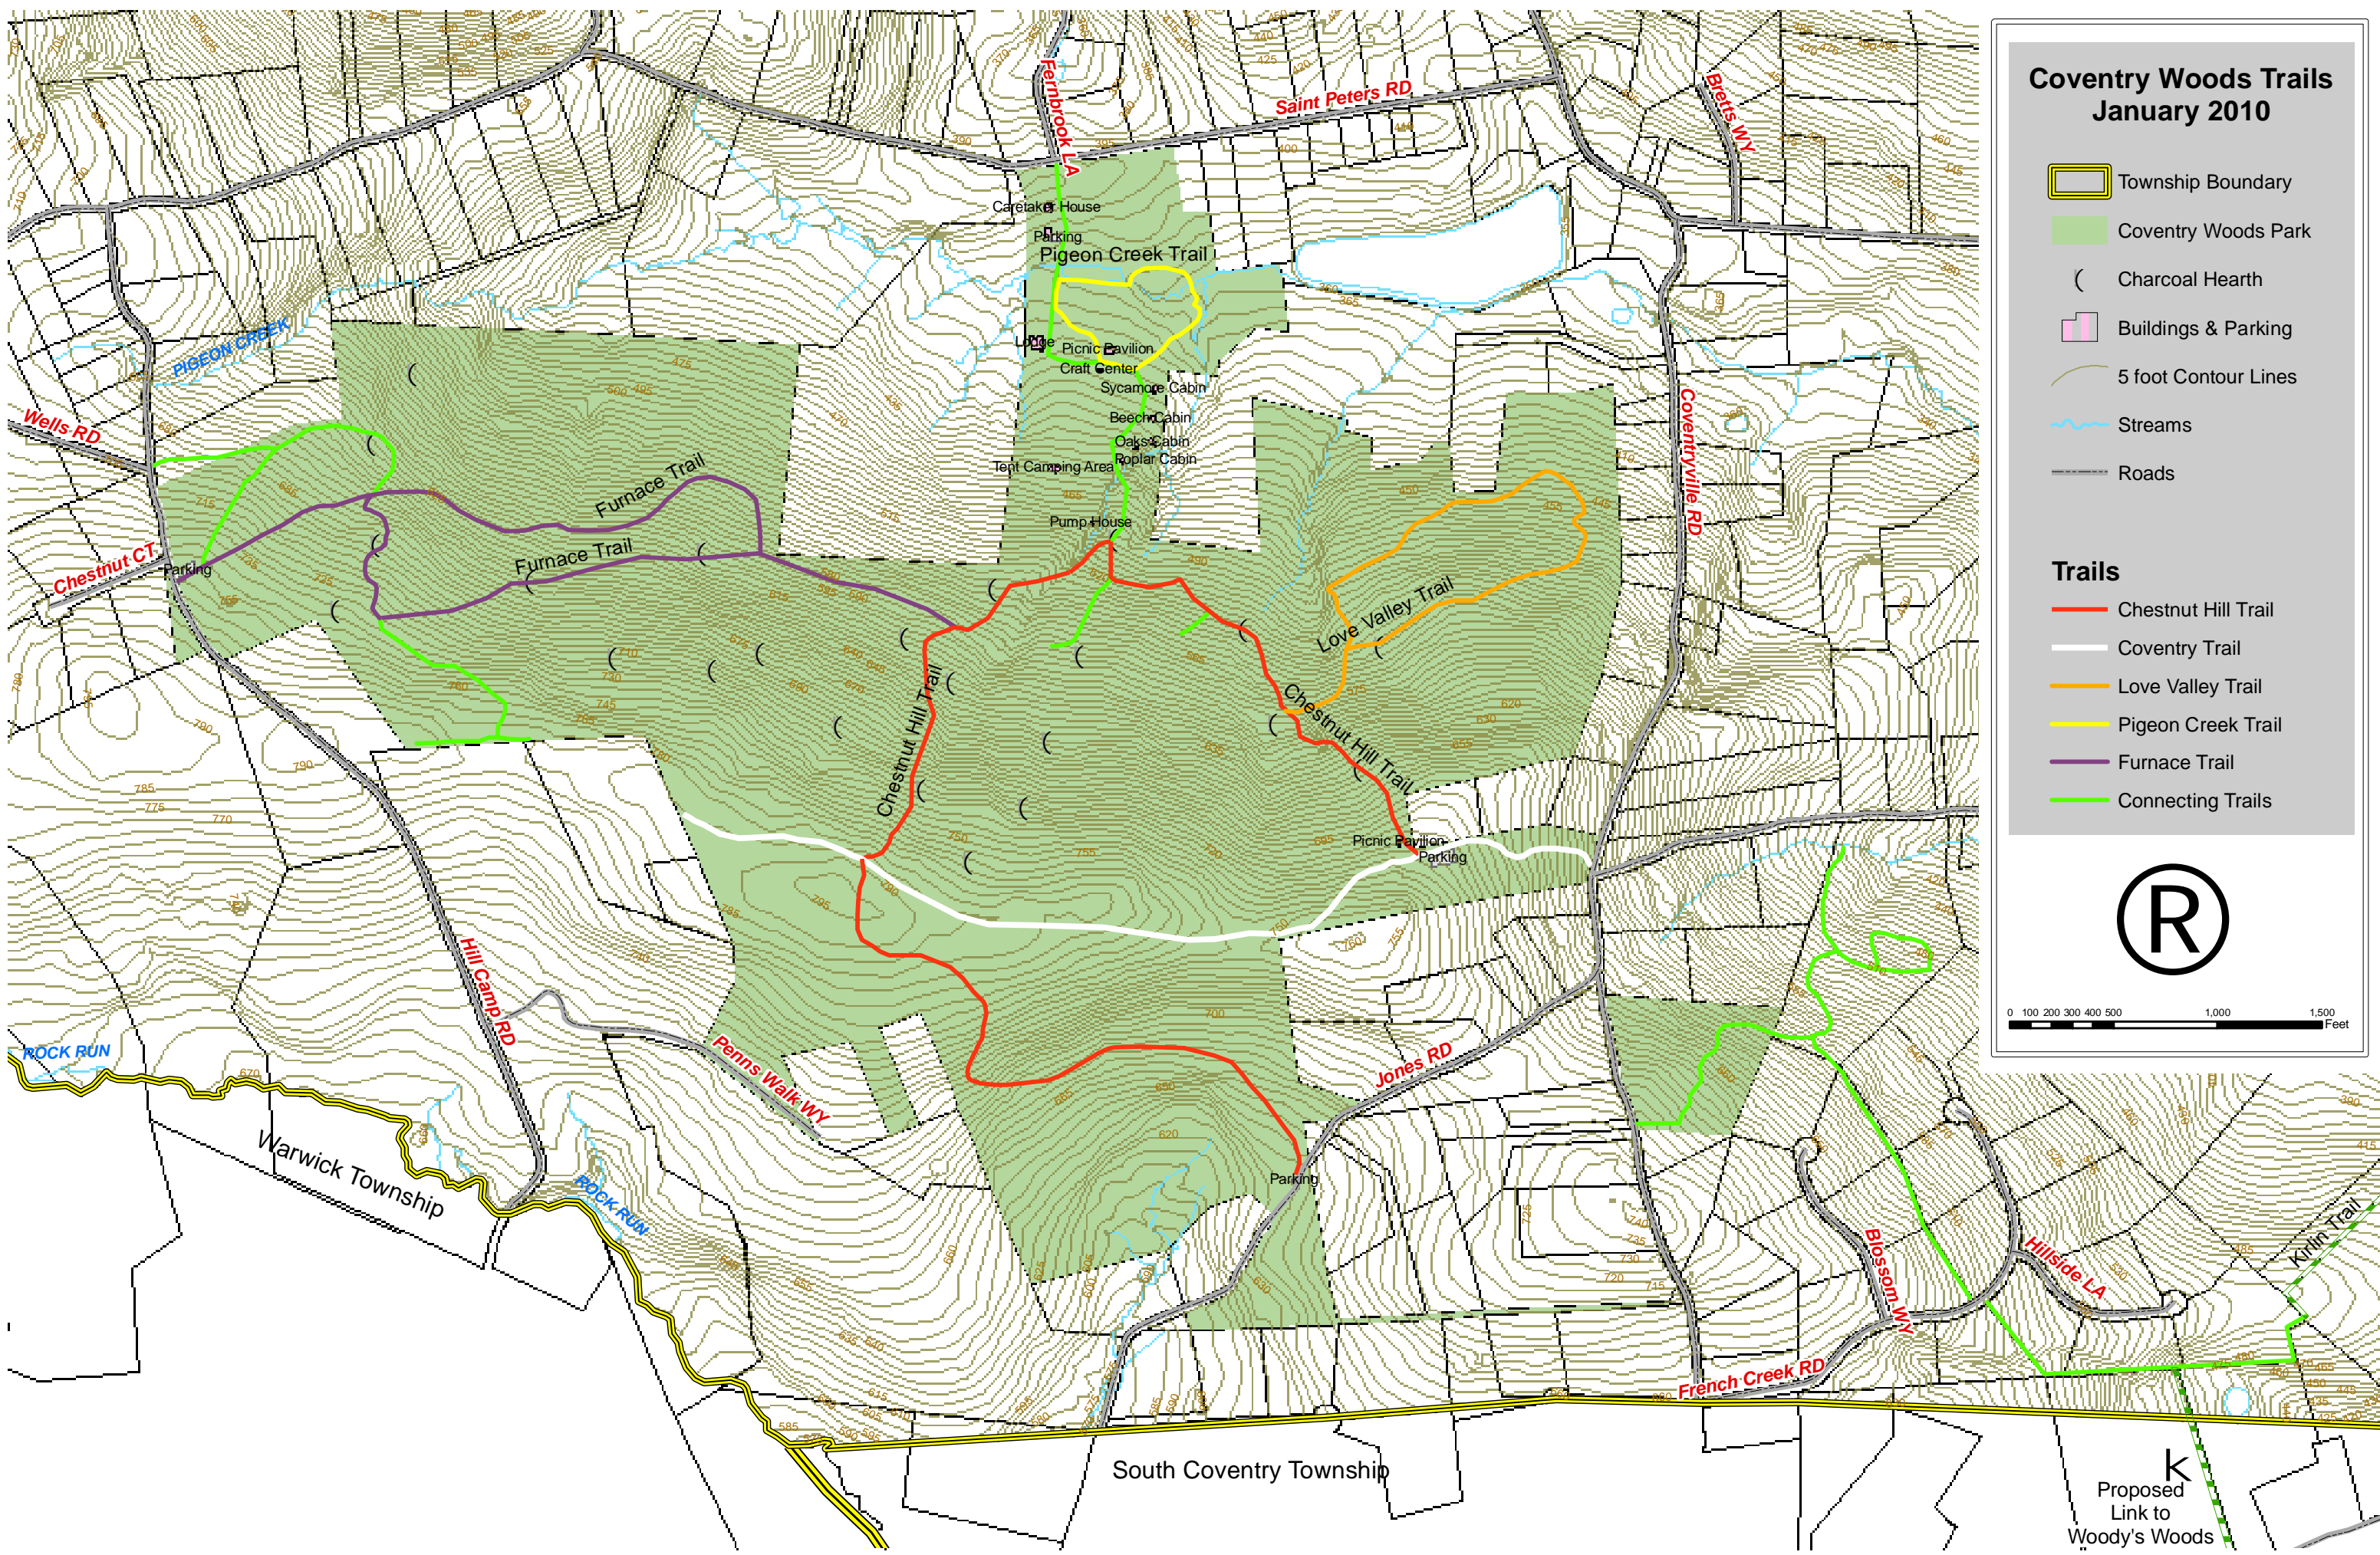

# Coventry Woods Trails January 2010

-  Township Boundary
-  Coventry Woods Park
-  Charcoal Hearth
-  Buildings & Parking
-  5 foot Contour Lines
-  Streams
-  Roads

- ### Trails
-  Chestnut Hill Trail
  -  Coventry Trail
  -  Love Valley Trail
  -  Pigeon Creek Trail
  -  Furnace Trail
  -  Connecting Trails

Proposed  
Link to  
Woody's Woods